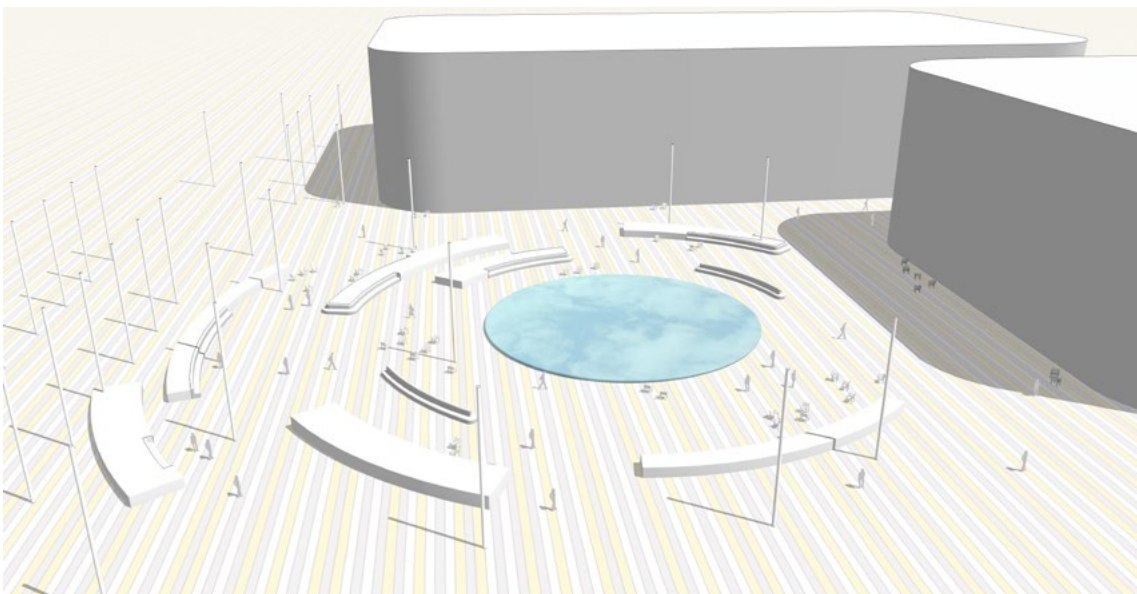

Project Images

CONTACT

Jarrestraße 80
22303 Hamburg
Germany

Telephone +49 (0) 40 2 78 41-0
Telefax +49 (0) 40 270 66 68
hamburg@wes-la.de

FOR MORE INFORMATION AND PRESS MATERIAL

Telephone +49 (0) 40 2 78 41-153
Telefax +49 (0) 40 270 66 68
pr@wes-la.de