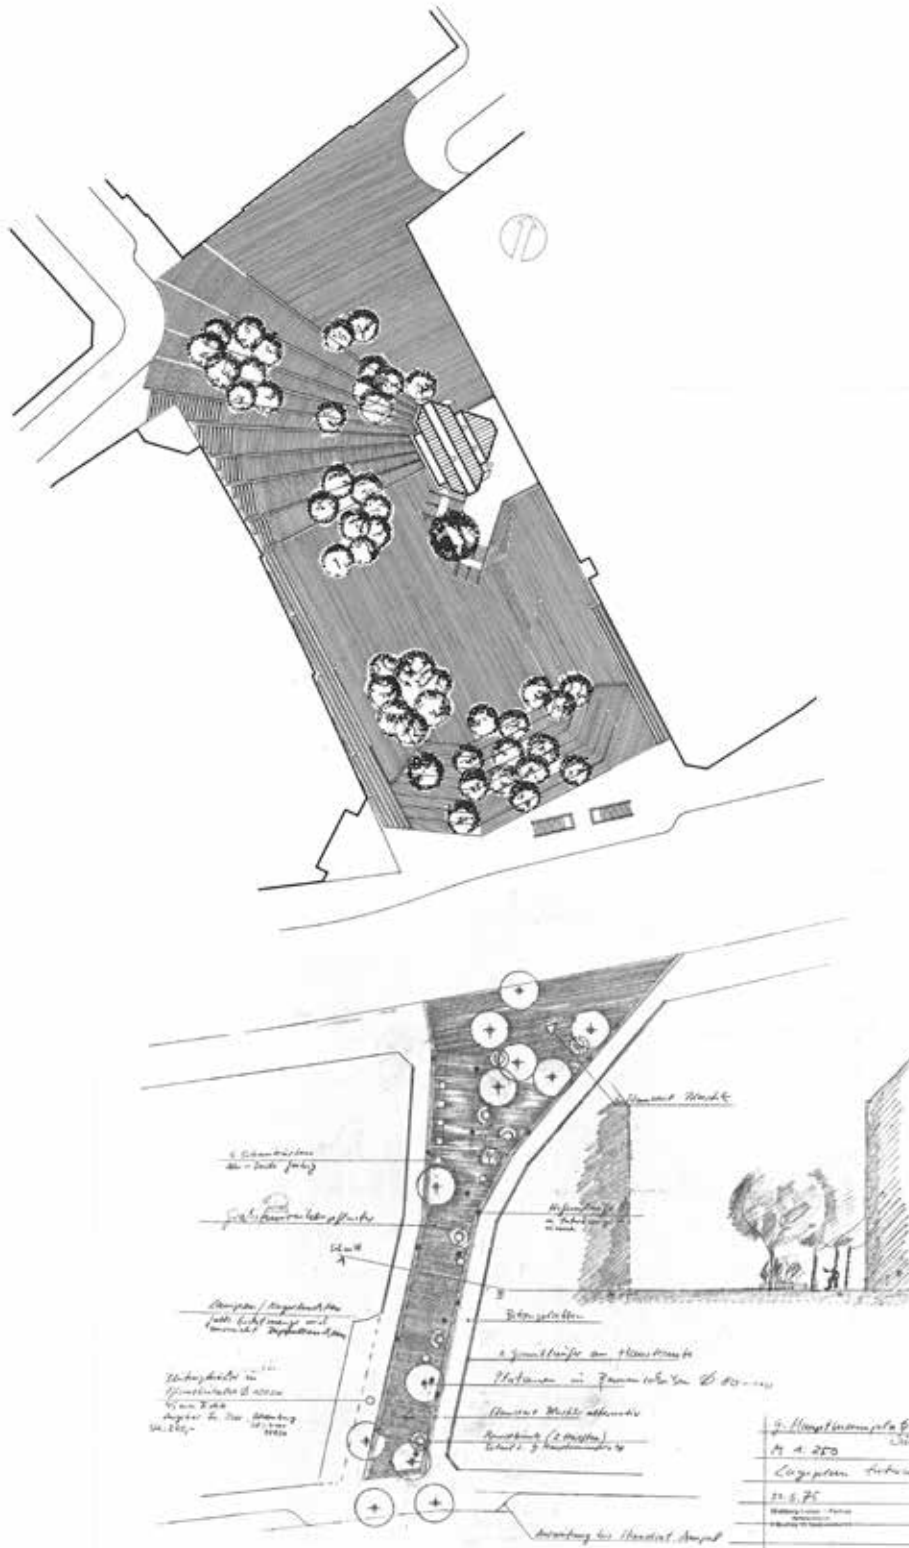

Project Images

CONTACT

Jarrestraße 80
22303 Hamburg
Germany

Telephone +49 (0) 40 2 78 41-0
Telefax +49 (0) 40 270 66 68
hamburg@wes-la.de

FOR MORE INFORMATION AND PRESS MATERIAL

Telephone +49 (0) 40 2 78 41-153
Telefax +49 (0) 40 270 66 68
pr@wes-la.de