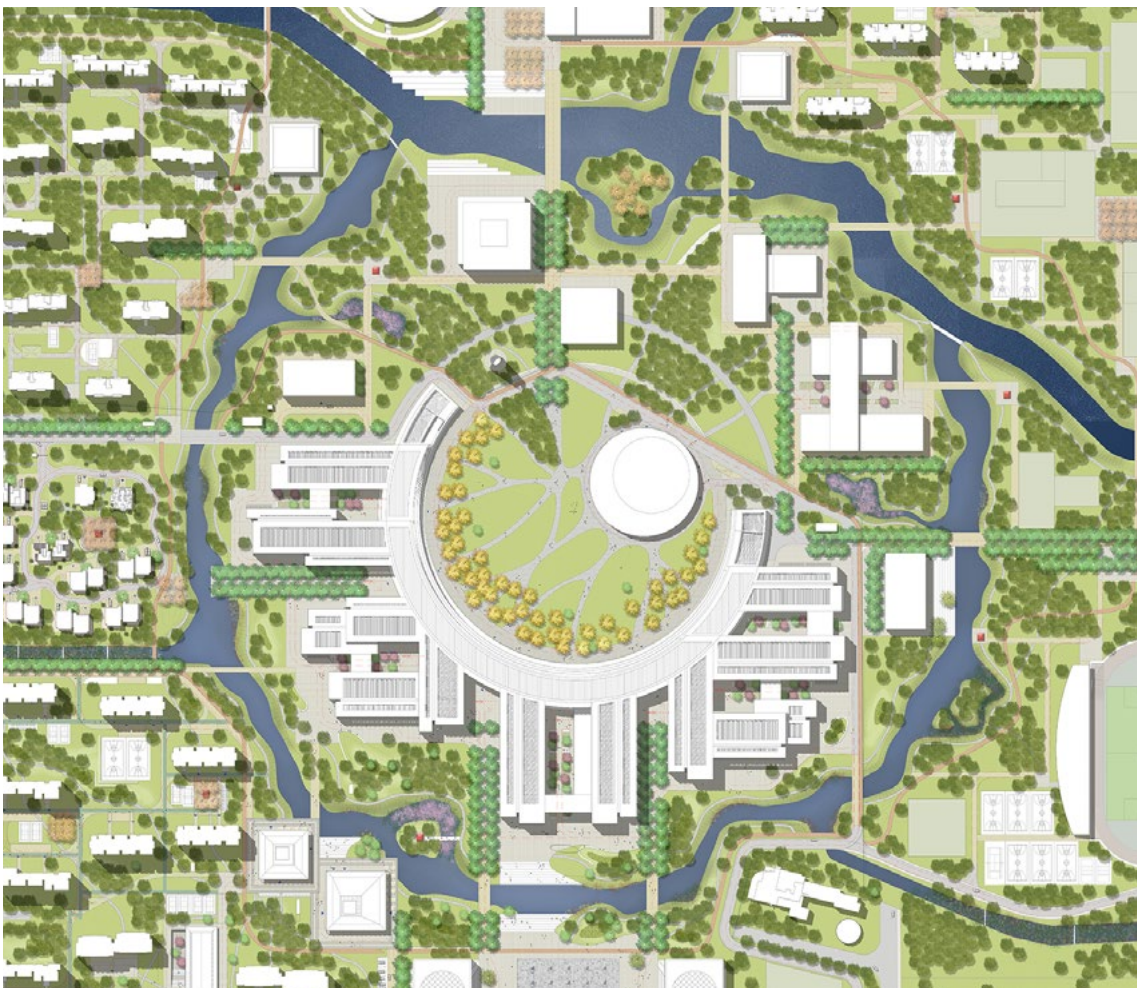

Project Images

CONTACT

Jarrestraße 80
22303 Hamburg
Germany

Telephone +49 (0) 40 2 78 41-0
Telefax +49 (0) 40 270 66 68
hamburg@wes-la.de

FOR MORE INFORMATION AND PRESS MATERIAL

Telephone +49 (0) 40 2 78 41-153
Telefax +49 (0) 40 270 66 68
pr@wes-la.de