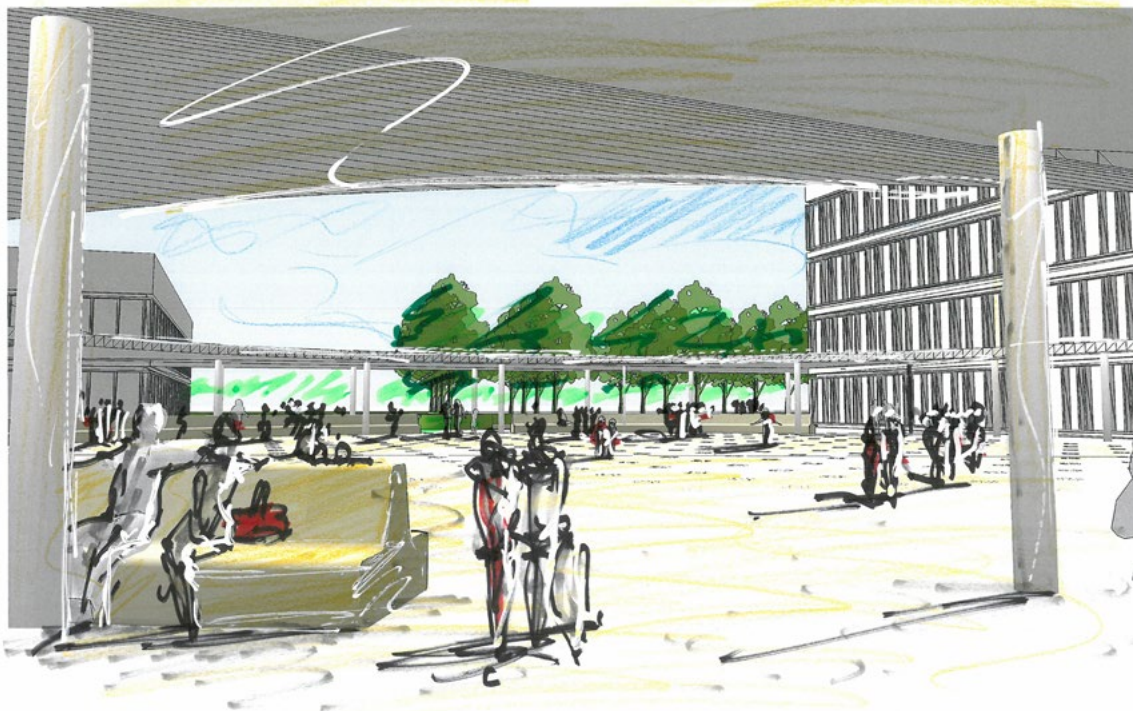

Project Images

CONTACT

Jarrestraße 80
22303 Hamburg
Germany

Telephone +49 (0) 40 2 78 41-0
Telefax +49 (0) 40 270 66 68
hamburg@wes-la.de

FOR MORE INFORMATION AND PRESS MATERIAL

Telephone +49 (0) 40 2 78 41-153
Telefax +49 (0) 40 270 66 68
pr@wes-la.de