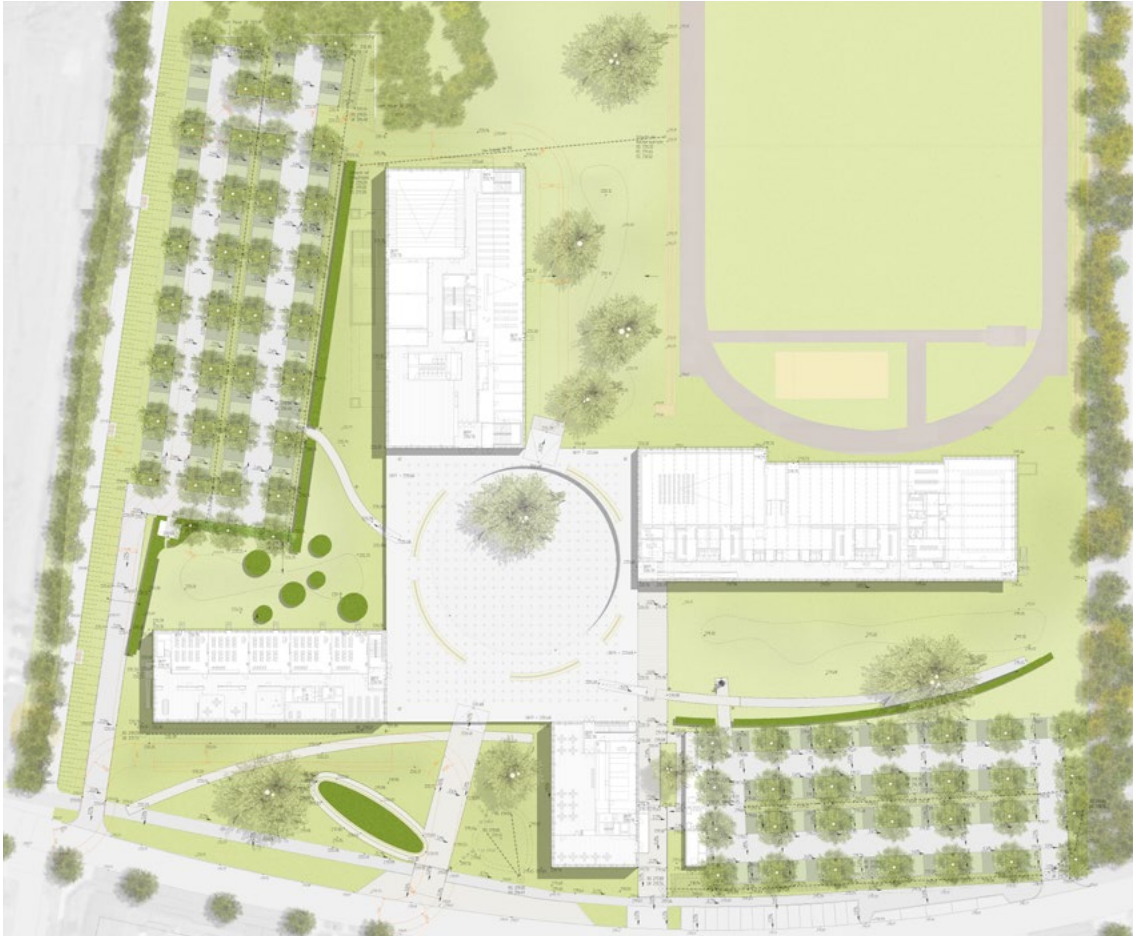

Project Images

CONTACT

Jarrestraße 80
22303 Hamburg
Germany

Telephone +49 (0) 40 2 78 41-0
Telefax +49 (0) 40 270 66 68
hamburg@wes-la.de

FOR MORE INFORMATION AND PRESS MATERIAL

Telephone +49 (0) 40 2 78 41-153
Telefax +49 (0) 40 270 66 68
pr@wes-la.de