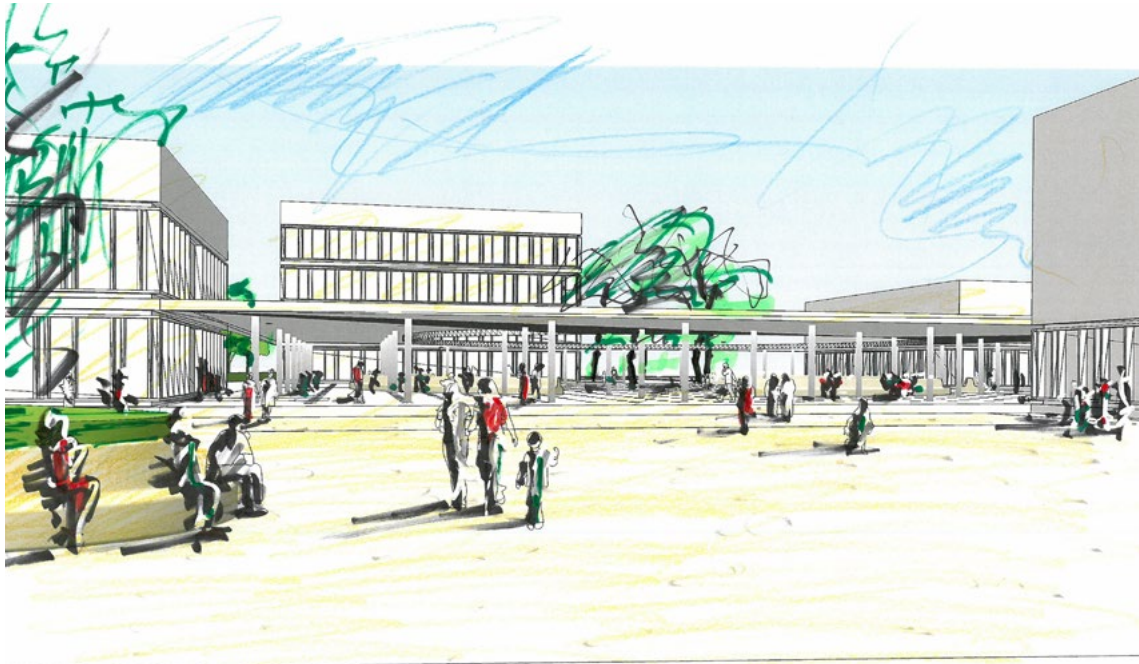

Project Images

CONTACT

Jarrestraße 80
22303 Hamburg
Germany

Telephone +49 (0) 40 2 78 41-0
Telefax +49 (0) 40 270 66 68
hamburg@wes-la.de

FOR MORE INFORMATION AND PRESS MATERIAL

Telephone +49 (0) 40 2 78 41-153
Telefax +49 (0) 40 270 66 68
pr@wes-la.de